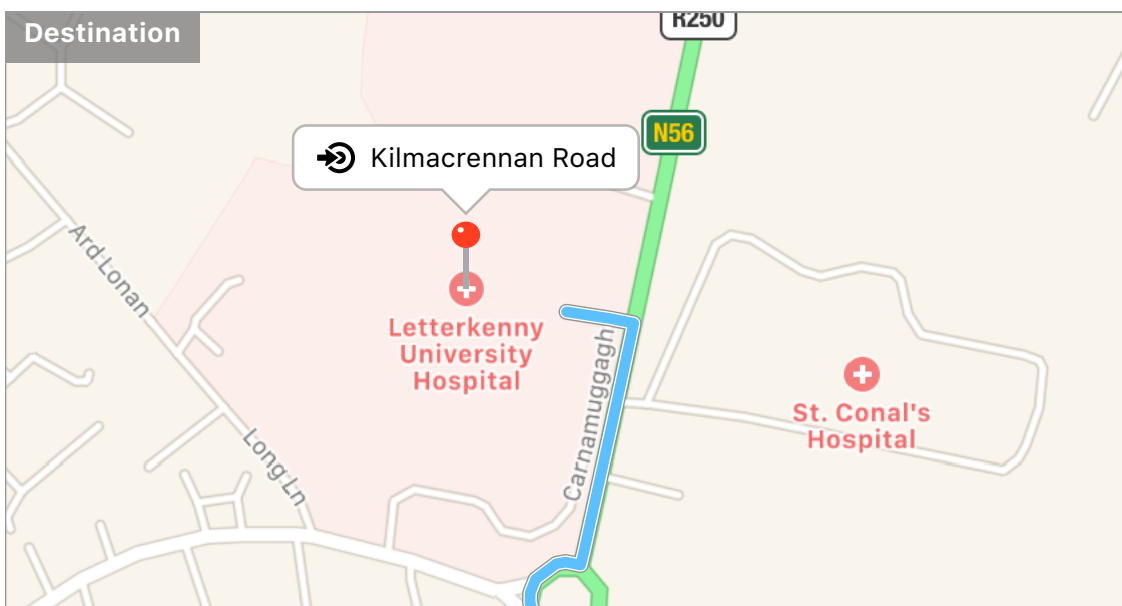

 Letterkenny University Hospital

76 km, 1 hr 16 min

 **Letterkenny University Hospital**

76 km, 1 hr 16 min

Start

Killybegs, Co. Donegal, Ireland

KM
0

100 metres

Turn left onto Shore Road

KM
0.12

3.1 kilometres

Continue onto N56

KM
3.25

23 kilometres

At the roundabout, take the second exit onto N56

KM
26

2.4 kilometres

At the roundabout, take the first exit onto N15 toward Lifford, Ballybofey

KM
29

27 kilometres

Turn left onto Meetinghouse Street toward Doire,

KM
55

3.8 kilometres

Turn left onto N13 toward Doire, Derry

At the roundabout, take the third exit onto

KM
76

200 metres

Turn left onto Kilmacrennan Road

KM
76

50 metres

Arrive at the destination