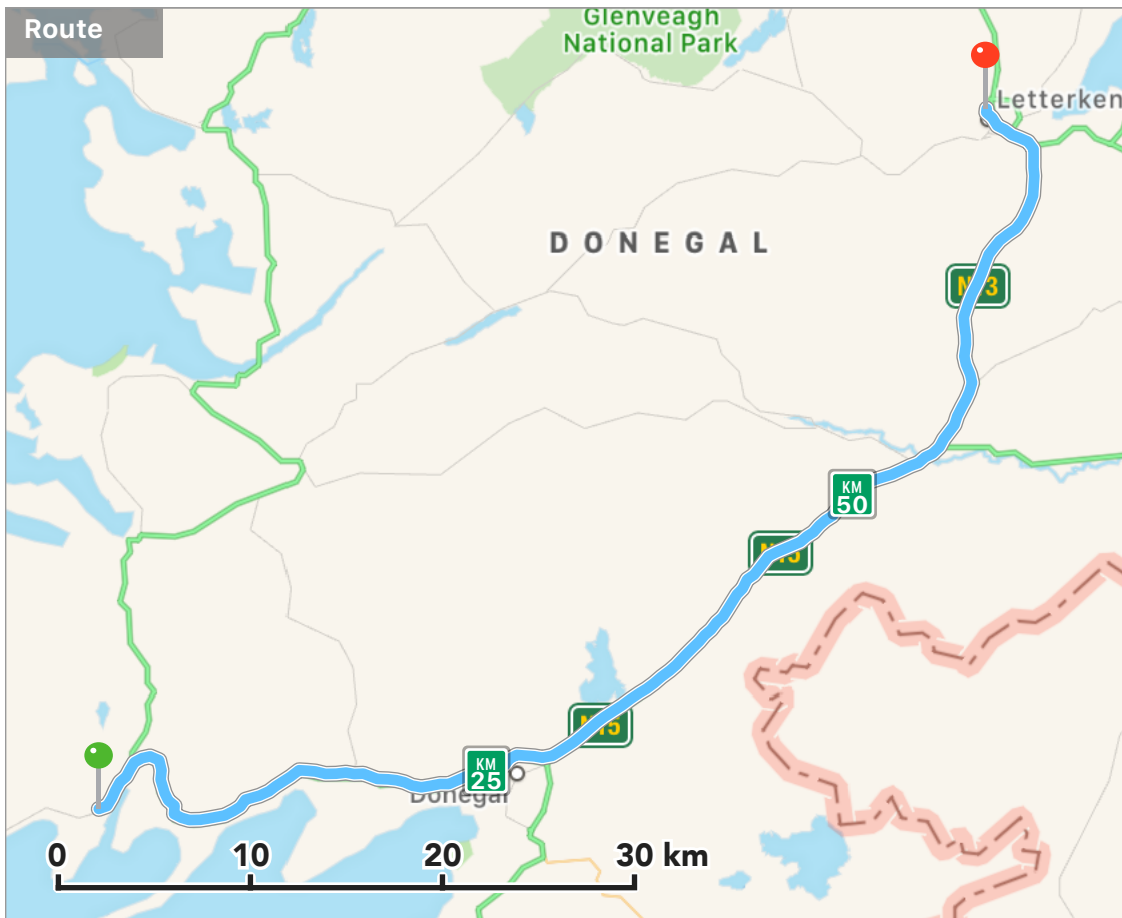

 Letterkenny University Hospital

76 km, 1 hr 16 min

 **Letterkenny University Hospital**

76 km, 1 hr 16 min

Start

Killybegs, Co. Donegal, Ireland

KM
0

100 metres

Turn left onto Shore Road

KM
0.12

3.1 kilometres

Continue onto N56

KM
3.25

23 kilometres

At the roundabout, take the second exit onto N56

KM
26

2.4 kilometres

At the roundabout, take the first exit onto N15 toward Lifford, Ballybofey

KM
29

27 kilometres

Turn left onto Meetinghouse Street toward Doire,

KM
55

3.8 kilometres

Turn left onto N13 toward Doire, Derry

At the roundabout, take the third exit onto

KM
76

200 metres

Turn left onto Kilmacrennan Road

KM
76

50 metres

Arrive at the destination